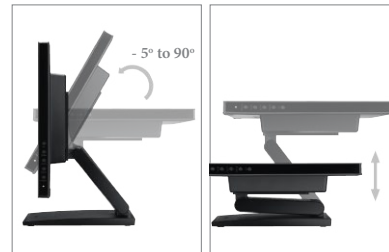

- > IPS panel provides consistent and accurate colour from all viewing angles
- > Incorporates Projected Capacitive Touch Technology
- > 10-point touch capability for systems with Microsoft® Windows® 7, 8 and 10 support plug and play
- > Single touch point capability for system with Windows® XP support by driver
- > LED-backlit technology with 1920 x 1080 Full HD resolution
- > Flush touch screen makes surface neat and clean
- > Connectivity: VGA, HDMI and DisplayPort
- > Built-in USB Port (USB 3.0) for easy connection with peripheral devices
- > HID compliant for easy integration without additional drivers
- > Built-in speakers
- > Flexible dual-hinge stand design to maximise viewing comfort for multiple users
- > Tilt capacity from - 5° to 90°
- > VESA standard wall mount
- > Kensington® Security socket

Integration of 10-point touch and projected capacitive touch technology provides accurate and precise touch experience

Flexible dual-hinge stand design to maximise viewing comfort for multiple users

Versatile connectivity: VGA, HDMI, DisplayPort and USB port allow for effortless system integration