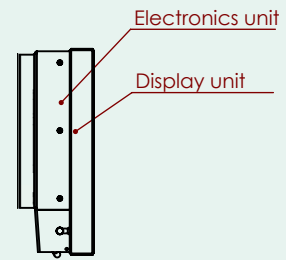

WAVE PERFORMANCE

TECHNICAL SPECIFICATIONS Wave PERFORMANCE 18.5" NON-TOUCH

2018021702