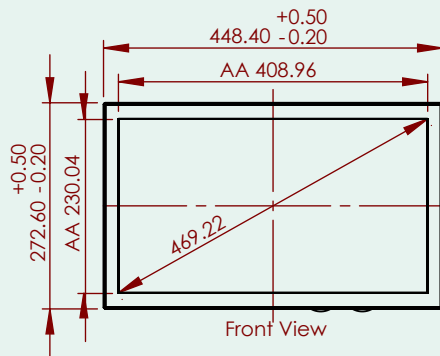

## TECHNICAL SPECIFICATION Wave PERFORMANCE 18.5" NON-TOUCH

### MATCHING STANDARDS

IEC 60945, IACS E10, EMC Directive-2014/30/EU, RoHS, REACH  
Compliant to a selection of MIL standards

DISPLAY SIZE	18,5" - 469.9 mm, Active area 408.96 (W) X 230.04 (H) mm
OVERALL DIMENSIONS	448.4 (W) x 272.6 (H) x 93 (D) mm
NET / GROSS WEIGHT	6.9 / 9.9 kg
RESOLUTION	Max 1920 x 1080 pixels (Full HD)
RESPONSE TIME	20 ms
CONTRAST RATIO	1000:1 (typ)
CPU	Intel® Celeron 4305UE, Core i3-8145UE, i5-8365UE, i7-8665UE
LIGHT INTENSITY	350 cd/m2 (typ)
GRAPHICS	Intel® UHD Graphics 620
VIEWING ANGLE	±89°
SSD	3 x M2 slot + SATA, configurable size 120 GB-2TB. Std configuration: 120 GB
SUPPLY VOLTAGE	90-264 VAC (IEC Inlet) (18-36 VDC or AC / DC Multipower optional).
POWER CONSUMPTION	Approx. 49W
RAM	DDR4 2400, configurable size. Standard configuration: 8 GB
ENCLOSURE PROTECTION	IP 67 from front given correct mounting and sealing.
GLASS TYPE	3.7mm Tempered, Anti Reflective Conturan®
INPUT/ OUTPUT	2 x 10/100/1000 Ethernet (4 x 10/100/1000 optional), 2 x Display Port , 4 x USB 3.1 2 x USB 2.0, 2 x RS232/RS485/422 + 2 x RS232 (D-SUB), Line in + Line out (mini Jack), HMI (15pD-Sub)
OPERATING / STORAGE TEMPERATURE	-15/+70° C, -15/+70° C (+5/+158° F, +5/+158° F)
BACKLIGHT LIFE	Typ 50.000 Hours
DIMMING RANGE	0-100%
OS SUPPORTED	Linux and Windows
TOUCH	NO
COMPASS SAFE DISTANCES	Standard Compass 190 cm, Steering Compass 120 cm

## TECHNICAL SPECIFICATIONS Wave PERFORMANCE 18.5" NON-TOUCH

2018021702