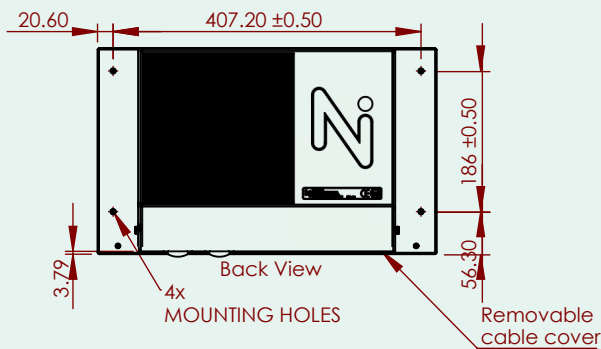

## TECHNICAL SPECIFICATION Wave PERFORMANCE 18.5" NON-TOUCH

### MATCHING STANDARDS

IEC 60945, IACS E10, EMC Directive-2014/30/EU, RoHS, REACH  
Compliant to a selection of MIL standards

DISPLAY SIZE	18,5" - 469.9 mm, Active area 408.96 (W) X 230.04 (H) mm
OVERALL DIMENSIONS	448.4 (W) x 272.6 (H) x 93 (D) mm
NET / GROSS WEIGHT	6.9 / 9.9 kg
RESOLUTION	Max 1920 x 1080 pixels (Full HD)
RESPONSE TIME	20 ms
CONTRAST RATIO	1000:1 (typ)
CPU	Intel® Celeron 4305UE, Core i3-8145UE, i5-8365UE, i7-8665UE
LIGHT INTENSITY	350 cd/m2 (typ)
GRAPHICS	Intel® UHD Graphics 620
VIEWING ANGLE	±89°
SSD	3 x M2 slot + SATA, configurable size 120 GB-2TB. Std configuration: 120 GB
SUPPLY VOLTAGE	90-264 VAC (IEC Inlet) (18-36 VDC or AC / DC Multipower optional).
POWER CONSUMPTION	Approx. 49W
RAM	DDR4 2400, configurable size. Standard configuration: 8 GB
ENCLOSURE PROTECTION	IP 67 from front given correct mounting and sealing.
GLASS TYPE	3.7mm Tempered, Anti Reflective Conturan®
INPUT/ OUTPUT	2 x 10/100/1000 Ethernet (4 x 10/100/1000 optional), 2 x Display Port , 4 x USB 3.1 2 x USB 2.0, 2 x RS232/RS485/422 + 2 x RS232 (D-SUB), Line in + Line out (mini Jack), HMI (15pD-Sub)
OPERATING / STORAGE TEMPERATURE	-15/+70° C, -15/+70° C (+5/+158° F, +5/+158° F)
BACKLIGHT LIFE	Typ 50.000 Hours
DIMMING RANGE	0-100%
OS SUPPORTED	Linux and Windows
TOUCH	NO
COMPASS SAFE DISTANCES	Standard Compass 190 cm, Steering Compass 120 cm

## TECHNICAL SPECIFICATIONS Wave PERFORMANCE 18.5" NON-TOUCH

2018021702