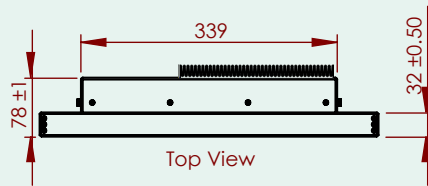

## TECHNICAL SPECIFICATION Wave PERFORMANCE 18.5" NON-TOUCH

### MATCHING STANDARDS

IEC 60945, IACS E10, EMC Directive-2014/30/EU, RoHS, REACH  
Compliant to a selection of MIL standards

DISPLAY SIZE	18,5" - 469.9 mm, Active area 408.96 (W) X 230.04 (H) mm
OVERALL DIMENSIONS	448.4 (W) x 272.6 (H) x 93 (D) mm
NET / GROSS WEIGHT	6.9 / 9.9 kg
RESOLUTION	Max 1920 x 1080 pixels (Full HD)
RESPONSE TIME	20 ms
CONTRAST RATIO	1000:1 (typ)
CPU	Intel® Celeron 4305UE, Core i3-8145UE, i5-8365UE, i7-8665UE
LIGHT INTENSITY	350 cd/m2 (typ)
GRAPHICS	Intel® UHD Graphics 620
VIEWING ANGLE	±89°
SSD	3 x M2 slot + SATA, configurable size 120 GB-2TB. Std configuration: 120 GB
SUPPLY VOLTAGE	90-264 VAC (IEC Inlet) (18-36 VDC or AC / DC Multipower optional).
POWER CONSUMPTION	Approx. 49W
RAM	DDR4 2400, configurable size. Standard configuration: 8 GB
ENCLOSURE PROTECTION	IP 67 from front given correct mounting and sealing.
GLASS TYPE	3.7mm Tempered, Anti Reflective Conturan®
INPUT/ OUTPUT	2 x 10/100/1000 Ethernet (4 x 10/100/1000 optional), 2 x Display Port , 4 x USB 3.1 2 x USB 2.0, 2 x RS232/RS485/422 + 2 x RS232 (D-SUB), Line in + Line out (mini Jack), HMI (15pD-Sub)
OPERATING / STORAGE TEMPERATURE	-15/+70° C, -15/+70° C (+5/+158° F, +5/+158° F)
BACKLIGHT LIFE	Typ 50.000 Hours
DIMMING RANGE	0-100%
OS SUPPORTED	Linux and Windows
TOUCH	NO
COMPASS SAFE DISTANCES	Standard Compass 190 cm, Steering Compass 120 cm

## TECHNICAL SPECIFICATIONS Wave PERFORMANCE 18.5" NON-TOUCH

2018021702