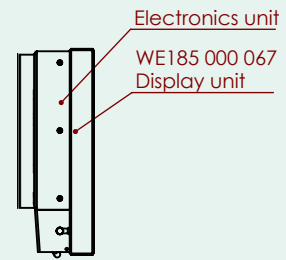

TECHNICAL SPECIFICATION Wave PERFORMANCE 18.5" TOUCH

MATCHING STANDARDS

IEC 60945, IACS E10, EMC Directive-2014/30/EU, RoHS, REACH
Compliant to a selection of MIL standards

DISPLAY SIZE	18,5" - 469.9 mm, Active area 408.96 (W) X 230.04 (H) mm
OVERALL DIMENSIONS	448.4 (W) x 272.6 (H) x 93 (D) mm
NET / GROSS WEIGHT	6.9 / 9.9 kg
RESOLUTION	Max 1920 x 1080 pixels (Full HD)
RESPONSE TIME	20 ms
CONTRAST RATIO	1000:1 (typ)
CPU	Intel® Celeron 4305UE, Core i3-8145UE, i5-8365UE, i7-8665UE
LIGHT INTENSITY	350 cd/m2 (typ)
GRAPHICS	Intel® UHD Graphics 620
VIEWING ANGLE	±89°
SSD	3 x M2 slot + SATA, configurable size 120 GB-2TB. Std configuration: 120 GB
SUPPLY VOLTAGE	90-264 VAC (IEC Inlet) (18-36 VDC or AC / DC Multipower optional).
POWER CONSUMPTION	Approx. 49W
RAM	DDR4 2400, configurable size. Standard configuration: 8 GB
ENCLOSURE PROTECTION	IP 67 from front given correct mounting and sealing.
GLASS TYPE	3.7mm Tempered, Anti Reflective Conturan®
INPUT/ OUTPUT	2 x 10/100/1000 Ethernet (4 x 10/100/1000 optional), 2 x Display Port , 4 x USB 3.1 2 x USB 2.0, 2 x RS232/RS485/422 + 2 x RS232 (D-SUB), Line in + Line out (mini Jack), HMI (15pD-Sub)
OPERATING / STORAGE TEMPERATURE	-15/+70° C, -15/+70° C (+5/+158° F, +5/+158° F)
BACKLIGHT LIFE	Typ 50.000 Hours
DIMMING RANGE	0-100%
OS SUPPORTED	Linux and Windows
TOUCH	10 Point PCAP Multitouch
COMPASS SAFE DISTANCES	Standard Compass 190 cm, Steering Compass 120 cm

2018101001

WAVE PERFORMANCE

TECHNICAL SPECIFICATIONS Wave PERFORMANCE 18.5" TOUCH

2018021702