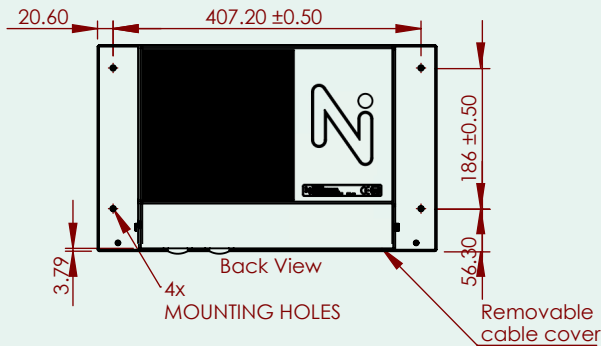

TECHNICAL SPECIFICATION Wave PERFORMANCE 18.5" TOUCH

MATCHING STANDARDS

IEC 60945, IACS E10, EMC Directive-2014/30/EU, RoHS, REACH
Compliant to a selection of MIL standards

DISPLAY SIZE	18,5" - 469.9 mm, Active area 408.96 (W) X 230.04 (H) mm
OVERALL DIMENSIONS	448.4 (W) x 272.6 (H) x 93 (D) mm
NET / GROSS WEIGHT	6.9 / 9.9 kg
RESOLUTION	Max 1920 x 1080 pixels (Full HD)
RESPONSE TIME	20 ms
CONTRAST RATIO	1000:1 (typ)
CPU	Intel® Celeron 4305UE, Core i3-8145UE, i5-8365UE, i7-8665UE
LIGHT INTENSITY	350 cd/m2 (typ)
GRAPHICS	Intel® UHD Graphics 620
VIEWING ANGLE	±89°
SSD	3 x M2 slot + SATA, configurable size 120 GB-2TB. Std configuration: 120 GB
SUPPLY VOLTAGE	90-264 VAC (IEC Inlet) (18-36 VDC or AC / DC Multipower optional).
POWER CONSUMPTION	Approx. 49W
RAM	DDR4 2400, configurable size. Standard configuration: 8 GB
ENCLOSURE PROTECTION	IP 67 from front given correct mounting and sealing.
GLASS TYPE	3.7mm Tempered, Anti Reflective Conturan®
INPUT/ OUTPUT	2 x 10/100/1000 Ethernet (4 x 10/100/1000 optional), 2 x Display Port , 4 x USB 3.1 2 x USB 2.0, 2 x RS232/RS485/422 + 2 x RS232 (D-SUB), Line in + Line out (mini Jack), HMI (15pD-Sub)
OPERATING / STORAGE TEMPERATURE	-15/+70° C, -15/+70° C (+5/+158° F, +5/+158° F)
BACKLIGHT LIFE	Typ 50.000 Hours
DIMMING RANGE	0-100%
OS SUPPORTED	Linux and Windows
TOUCH	10 Point PCAP Multitouch
COMPASS SAFE DISTANCES	Standard Compass 190 cm, Steering Compass 120 cm

2018101001

WAVE PERFORMANCE

TECHNICAL SPECIFICATIONS Wave PERFORMANCE 18.5" TOUCH

2018021702