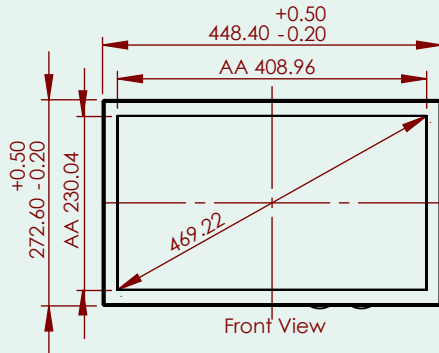

TECHNICAL SPECIFICATION Wave PERFORMANCE 18.5" TOUCH

MATCHING STANDARDS

IEC 60945, IACS E10, EMC Directive-2014/30/EU, RoHS, REACH
Compliant to a selection of MIL standards

DISPLAY SIZE	18,5" - 469.9 mm, Active area 408.96 (W) X 230.04 (H) mm
OVERALL DIMENSIONS	448.4 (W) x 272.6 (H) x 93 (D) mm
NET / GROSS WEIGHT	6.9 / 9.9 kg
RESOLUTION	Max 1920 x 1080 pixels (Full HD)
RESPONSE TIME	20 ms
CONTRAST RATIO	1000:1 (typ)
CPU	Intel® Celeron 4305UE, Core i3-8145UE, i5-8365UE, i7-8665UE
LIGHT INTENSITY	350 cd/m2 (typ)
GRAPHICS	Intel® UHD Graphics 620
VIEWING ANGLE	±89°
SSD	3 x M2 slot + SATA, configurable size 120 GB-2TB. Std configuration: 120 GB
SUPPLY VOLTAGE	90-264 VAC (IEC Inlet) (18-36 VDC or AC / DC Multipower optional).
POWER CONSUMPTION	Approx. 49W
RAM	DDR4 2400, configurable size. Standard configuration: 8 GB
ENCLOSURE PROTECTION	IP 67 from front given correct mounting and sealing.
GLASS TYPE	3.7mm Tempered, Anti Reflective Conturan®
INPUT/ OUTPUT	2 x 10/100/1000 Ethernet (4 x 10/100/1000 optional), 2 x Display Port , 4 x USB 3.1 2 x USB 2.0, 2 x RS232/RS485/422 + 2 x RS232 (D-SUB), Line in + Line out (mini Jack), HMI (15pD-Sub)
OPERATING / STORAGE TEMPERATURE	-15/+70° C, -15/+70° C (+5/+158° F, +5/+158° F)
BACKLIGHT LIFE	Typ 50.000 Hours
DIMMING RANGE	0-100%
OS SUPPORTED	Linux and Windows
TOUCH	10 Point PCAP Multitouch
COMPASS SAFE DISTANCES	Standard Compass 190 cm, Steering Compass 120 cm

2018101001

WAVE PERFORMANCE

TECHNICAL SPECIFICATIONS Wave PERFORMANCE 18.5" TOUCH

2018021702