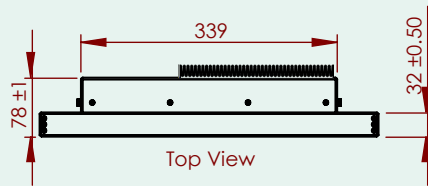

TECHNICAL SPECIFICATION Wave PERFORMANCE 18.5" TOUCH

MATCHING STANDARDS

IEC 60945, IACS E10, EMC Directive-2014/30/EU, RoHS, REACH
Compliant to a selection of MIL standards

DISPLAY SIZE	18,5" - 469.9 mm, Active area 408.96 (W) X 230.04 (H) mm
OVERALL DIMENSIONS	448.4 (W) x 272.6 (H) x 93 (D) mm
NET / GROSS WEIGHT	6.9 / 9.9 kg
RESOLUTION	Max 1920 x 1080 pixels (Full HD)
RESPONSE TIME	20 ms
CONTRAST RATIO	1000:1 (typ)
CPU	Intel® Celeron 4305UE, Core i3-8145UE, i5-8365UE, i7-8665UE
LIGHT INTENSITY	350 cd/m2 (typ)
GRAPHICS	Intel® UHD Graphics 620
VIEWING ANGLE	±89°
SSD	3 x M2 slot + SATA, configurable size 120 GB-2TB. Std configuration: 120 GB
SUPPLY VOLTAGE	90-264 VAC (IEC Inlet) (18-36 VDC or AC / DC Multipower optional).
POWER CONSUMPTION	Approx. 49W
RAM	DDR4 2400, configurable size. Standard configuration: 8 GB
ENCLOSURE PROTECTION	IP 67 from front given correct mounting and sealing.
GLASS TYPE	3.7mm Tempered, Anti Reflective Conturan®
INPUT/ OUTPUT	2 x 10/100/1000 Ethernet (4 x 10/100/1000 optional), 2 x Display Port , 4 x USB 3.1 2 x USB 2.0, 2 x RS232/RS485/422 + 2 x RS232 (D-SUB), Line in + Line out (mini Jack), HMI (15pD-Sub)
OPERATING / STORAGE TEMPERATURE	-15/+70° C, -15/+70° C (+5/+158° F, +5/+158° F)
BACKLIGHT LIFE	Typ 50.000 Hours
DIMMING RANGE	0-100%
OS SUPPORTED	Linux and Windows
TOUCH	10 Point PCAP Multitouch
COMPASS SAFE DISTANCES	Standard Compass 190 cm, Steering Compass 120 cm

2018101001

WAVE PERFORMANCE

TECHNICAL SPECIFICATIONS Wave PERFORMANCE 18.5" TOUCH

2018021702