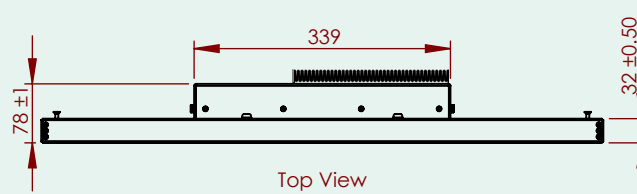

WAVE PERFORMANCE

TECHNICAL SPECIFICATIONS Wave PERFORMANCE 32" NON-TOUCH