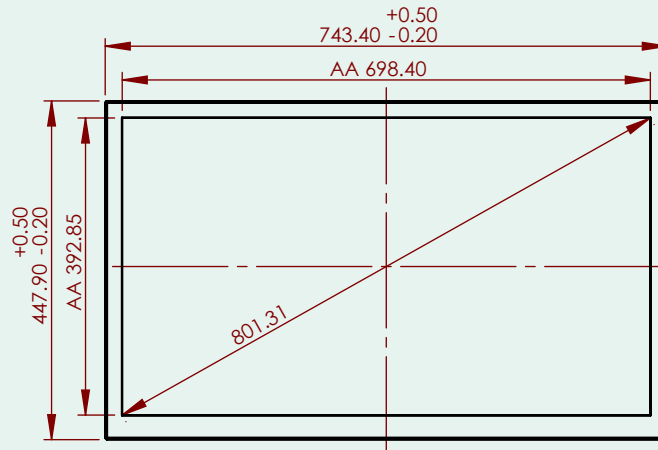

WAVE PERFORMANCE

TECHNICAL SPECIFICATIONS Wave PERFORMANCE 32" NON-TOUCH