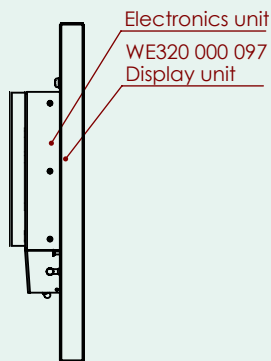

WAVE PERFORMANCE

TECHNICAL SPECIFICATIONS Wave PERFORMANCE 32" NON-TOUCH