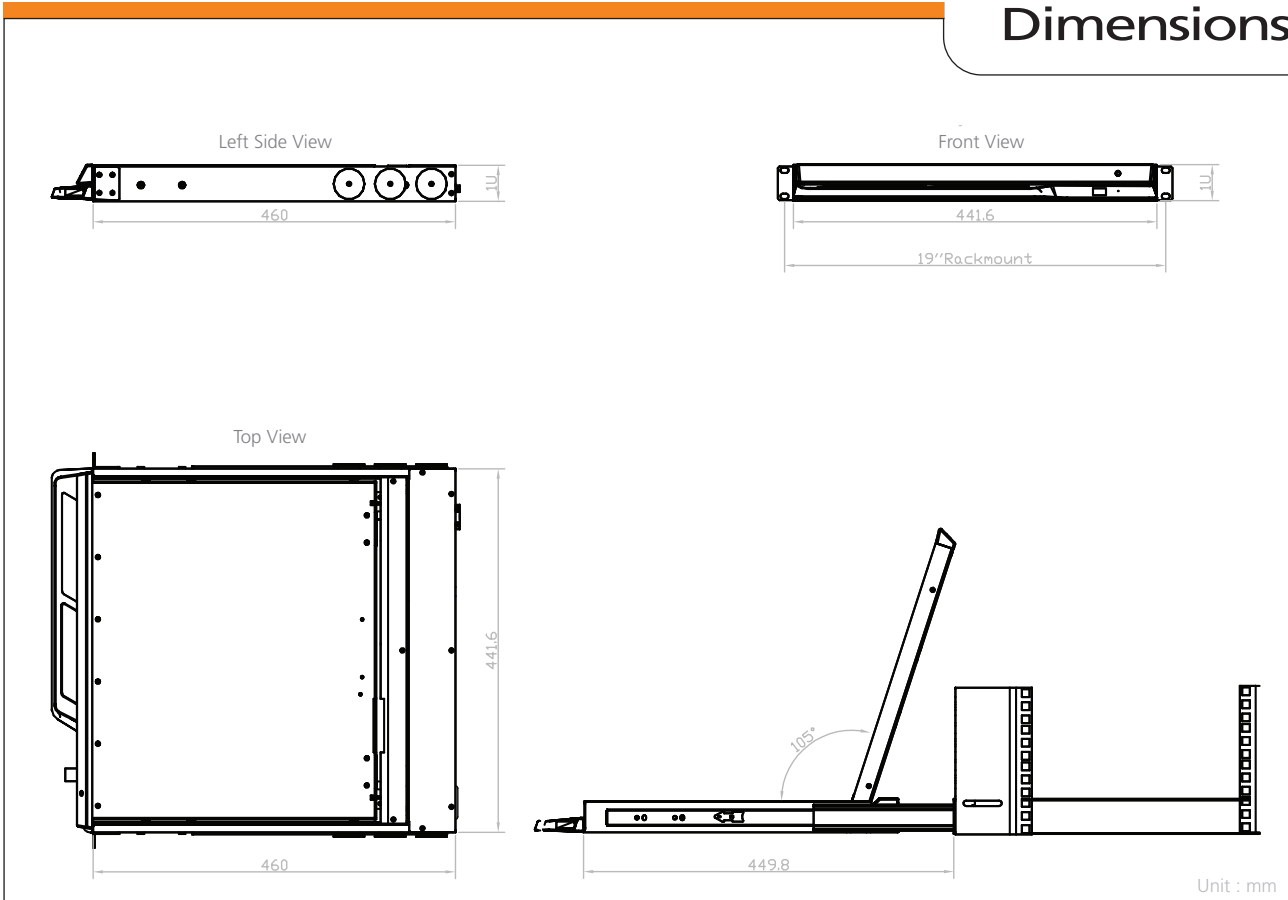

## Features

Key features:-

- 1U 17" LCD console drawer
- 104-key keyboard with touchpad or trackball
- Short depth design of 460mm
- New enhanced aesthetics with moulded front handle
- 2 post rack mounting available

## Dimensions

LCD Panel	Size (diagonal): 17" TFT Max resolution: 1280 x 1024 Brightness (cd/m <sup>2</sup> ): 250 Backlight: CCFL Colours: 16.7 M Contrast ratio (typ): 1000 : 1 Viewing angle (H/V): 160° x 160° Active area (mm): 338 x 270 MTBF (hrs): 50,000 Signal input: VGA	Regulatory	Safety: cUL, FCC & CE certified Environmental: RoHS2 & REACH compliant
		Power	Input: Auto-sensing 100 to 240VAC, 50 / 60Hz Consumption: Max. 48 Watt, Standby 5 Watt
		Environmental	Operating: 0 to 55°C Storage: -5 to 60°C Relative humidity: 5~90%, non-condensing Shock: 10G acceleration (11ms duration) Vibration: 5~500Hz 1G RMS random vibration
Casing Colour	Black (RAL 9005)		
Weight	Net: 12kgs (26lbs) Gross: 16.6kgs (36.5lbs)		
Dimensions (W x D x H)	Product: 441.6 x 460 x 44 mm (17.4 x 18.1 x 1.73 in) Packing: 590 x 808 x 140 mm (23.2 x 31.8 x 5.5 in)		