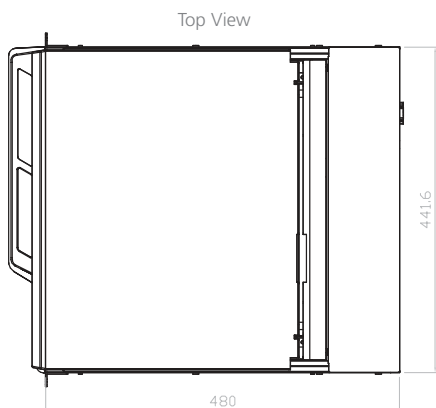

KVMA171D

Features

Key features:-

- 1U 17" widescreen LCD console drawer with DVI-D
- 1920 x 1200 native WUXGA Ultra high resolution
- PIP & Picture by Picture viewing efficiency
- 104-key keyboard with touchpad or trackball
- New enhanced aesthetics with moulded front handle
- Front USB port for device access (USB hub KVM)
- 2 post rack mounting available

Dimensions

Unit : mm

KVMA171D

Specifications

The information is believed to be accurate. However Amplicon Liveline Limited accepts no responsibility for any problems caused by errors and omissions. Specifications are subject to change without notice.

LCD Panel	Size (diagonal): 17.1" widescreen TFT Max resolution: 1920 x 1200 Brightness (cd/m ²): 210 Backlight: LED Colours: 16.7 M, 8-bit Contrast ratio (typ): 600 : 1 Viewing angle (H/V): 130° x 110° Active area (mm): 367 x 230 MTBF (hrs): 20,000 Signal input: VGA, DVI-D, HDMI	Regulatory	Safety: FCC & CE certified Environmental: RoHS2 & REACH compliant
		Power	Input: Auto-sensing 100 to 240VAC, 50 / 60Hz Consumption: Max. 48 Watt, Standby 5 Watt
		Environmental	Operating: 0 to 55°C Storage: -5 to 60°C Relative humidity: 5~90%, non-condensing Shock: 10G acceleration (11ms duration) Vibration: 5~500Hz 1G RMS random vibration
Casing Colour	Black (RAL 9005)		
Weight	Net: 10.9kgs (24lbs) Gross: 15.8kgs (34.8lbs)		
Dimensions (W x D x H)	Product: 441.6 x 480 x 44 mm (17.4 x 18.9 x 1.73 in) Packing: 590 x 768 x 140 mm (23.2 x 30.2 x 5.5 in)		