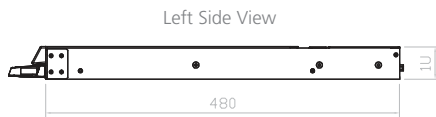

KVMA171D

Features

Key features:-

- 1U 17" widescreen LCD console drawer with DVI-D
- 1920 x 1200 native WUXGA Ultra high resolution
- PIP & Picture by Picture viewing efficiency
- 104-key keyboard with touchpad or trackball
- New enhanced aesthetics with moulded front handle
- Front USB port for device access (USB hub KVM)
- 2 post rack mounting available

Dimensions

Unit : mm

KVMA171D

Specifications

The information is believed to be accurate. However Amplicon Liveline Limited accepts no responsibility for any problems caused by errors and omissions. Specifications are subject to change without notice.

LCD Panel	Size (diagonal): 17.1" widescreen TFT Max resolution: 1920 x 1200 Brightness (cd/m ²): 210 Backlight: LED Colours: 16.7 M, 8-bit Contrast ratio (typ): 600 : 1 Viewing angle (H/V): 130° x 110° Active area (mm): 367 x 230 MTBF (hrs): 20,000 Signal input: VGA, DVI-D, HDMI	Regulatory	Safety: FCC & CE certified Environmental: RoHS2 & REACH compliant
		Power	Input: Auto-sensing 100 to 240VAC, 50 / 60Hz Consumption: Max. 48 Watt, Standby 5 Watt
		Environmental	Operating: 0 to 55°C Storage: -5 to 60°C Relative humidity: 5~90%, non-condensing Shock: 10G acceleration (11ms duration) Vibration: 5~500Hz 1G RMS random vibration
Casing Colour	Black (RAL 9005)		
Weight	Net: 10.9kgs (24lbs) Gross: 15.8kgs (34.8lbs)		
Dimensions (W x D x H)	Product: 441.6 x 480 x 44 mm (17.4 x 18.9 x 1.73 in) Packing: 590 x 768 x 140 mm (23.2 x 30.2 x 5.5 in)		