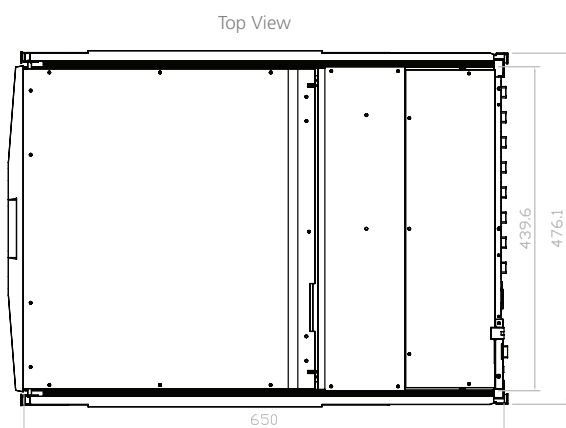

## Features

Key features:-

- 1U 20" LCD console drawer
- Ultra high resolution 1600 x 1200
- 104-key keyboard with touchpad
- Enhanced aesthetics with moulded front handle and two point lock

## Dimensions

Unit : mm

LCD Panel	Size (diagonal): 20.4" TFT Max resolution: 1600 x 1200 Brightness (cd/m <sup>2</sup> ): 300 Backlight: CCFL Colours: 16.7 M Contrast ratio (typ): 800 : 1 Viewing angle (H/V): 178° x 178° Active area (mm): 408 x 306 MTBF (hrs): 45,000 Signal input: VGA	Regulatory	Safety: FCC & CE certified Environmental: RoHS2 & REACH compliant
	Casing Colour	Black (RAL 9005)	Power Input: Auto-sensing 100 to 240VAC, 50 / 60Hz Consumption: Max. 48 Watt, Standby 5 Watt
	Weight	Net: 14.5kgs (31.9lbs) Gross: 22kgs (48.4lbs)	
	Dimensions (W x D x H)	Product: 439.6 x 650 x 44 mm (17.3 x 25.6 x 1.73 in) Packing: 595 x 860 x 140 mm (23.4 x 33.9 x 5.5 in)	
		Environmental	Operating: 0 to 50°C Storage: -5 to 60°C Relative humidity: 5~90%, non-condensing Shock: 10G acceleration (11ms duration) Vibration: 5~500Hz 1G RMS random vibration