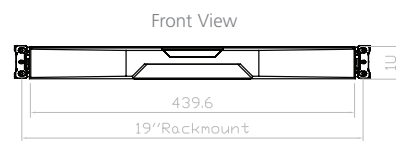

## Features

Key features:-

- 1U 20" LCD console drawer
- Ultra high resolution 1600 x 1200
- 104-key keyboard with touchpad
- Enhanced aesthetics with moulded front handle and two point lock

## Dimensions

Unit : mm

LCD Panel	Size (diagonal): 20.4" TFT Max resolution: 1600 x 1200 Brightness (cd/m <sup>2</sup> ): 300 Backlight: CCFL Colours: 16.7 M Contrast ratio (typ): 800 : 1 Viewing angle (H/V): 178° x 178° Active area (mm): 408 x 306 MTBF (hrs): 45,000 Signal input: VGA	Regulatory	Safety: FCC & CE certified Environmental: RoHS2 & REACH compliant
	Casing Colour	Black (RAL 9005)	Power Input: Auto-sensing 100 to 240VAC, 50 / 60Hz Consumption: Max. 48 Watt, Standby 5 Watt
	Weight	Net: 14.5kgs (31.9lbs) Gross: 22kgs (48.4lbs)	
	Dimensions (W x D x H)	Product: 439.6 x 650 x 44 mm (17.3 x 25.6 x 1.73 in) Packing: 595 x 860 x 140 mm (23.4 x 33.9 x 5.5 in)	
		Environmental	Operating: 0 to 50°C Storage: -5 to 60°C Relative humidity: 5~90%, non-condensing Shock: 10G acceleration (11ms duration) Vibration: 5~500Hz 1G RMS random vibration