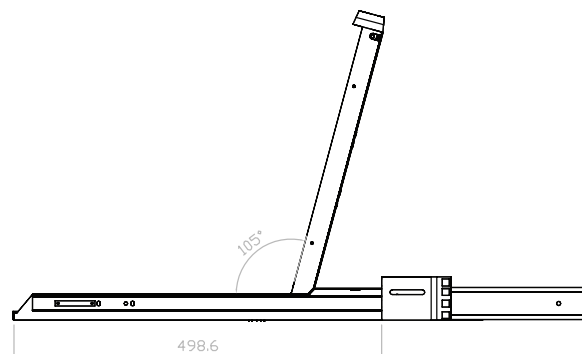

## Features

Key features:-

- 1U 20" LCD console drawer
- Ultra high resolution 1600 x 1200
- 104-key keyboard with touchpad
- Enhanced aesthetics with moulded front handle and two point lock

## Dimensions

Unit : mm

LCD Panel	Size (diagonal): 20.4" TFT Max resolution: 1600 x 1200 Brightness (cd/m <sup>2</sup> ): 300 Backlight: CCFL Colours: 16.7 M Contrast ratio (typ): 800 : 1 Viewing angle (H/V): 178° x 178° Active area (mm): 408 x 306 MTBF (hrs): 45,000 Signal input: VGA	Regulatory	Safety: FCC & CE certified Environmental: RoHS2 & REACH compliant
	Casing Colour	Black (RAL 9005)	Power Input: Auto-sensing 100 to 240VAC, 50 / 60Hz Consumption: Max. 48 Watt, Standby 5 Watt
	Weight	Net: 14.5kgs (31.9lbs) Gross: 22kgs (48.4lbs)	
	Dimensions (W x D x H)	Product: 439.6 x 650 x 44 mm (17.3 x 25.6 x 1.73 in) Packing: 595 x 860 x 140 mm (23.4 x 33.9 x 5.5 in)	
		Environmental	Operating: 0 to 50°C Storage: -5 to 60°C Relative humidity: 5~90%, non-condensing Shock: 10G acceleration (11ms duration) Vibration: 5~500Hz 1G RMS random vibration