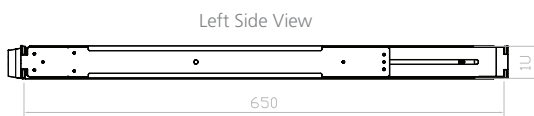

## Features

Key features:-

- 1U 20" LCD console drawer
- Ultra high resolution 1600 x 1200
- 104-key keyboard with touchpad
- Enhanced aesthetics with moulded front handle and two point lock

## Dimensions

Unit : mm

LCD Panel	Size (diagonal): 20.4" TFT Max resolution: 1600 x 1200 Brightness (cd/m <sup>2</sup> ): 300 Backlight: CCFL Colours: 16.7 M Contrast ratio (typ): 800 : 1 Viewing angle (H/V): 178° x 178° Active area (mm): 408 x 306 MTBF (hrs): 45,000 Signal input: VGA	Regulatory	Safety: FCC & CE certified Environmental: RoHS2 & REACH compliant
	Casing Colour	Black (RAL 9005)	Power Input: Auto-sensing 100 to 240VAC, 50 / 60Hz Consumption: Max. 48 Watt, Standby 5 Watt
	Weight	Net: 14.5kgs (31.9lbs) Gross: 22kgs (48.4lbs)	
	Dimensions (W x D x H)	Product: 439.6 x 650 x 44 mm (17.3 x 25.6 x 1.73 in) Packing: 595 x 860 x 140 mm (23.4 x 33.9 x 5.5 in)	
		Environmental	Operating: 0 to 50°C Storage: -5 to 60°C Relative humidity: 5~90%, non-condensing Shock: 10G acceleration (11ms duration) Vibration: 5~500Hz 1G RMS random vibration