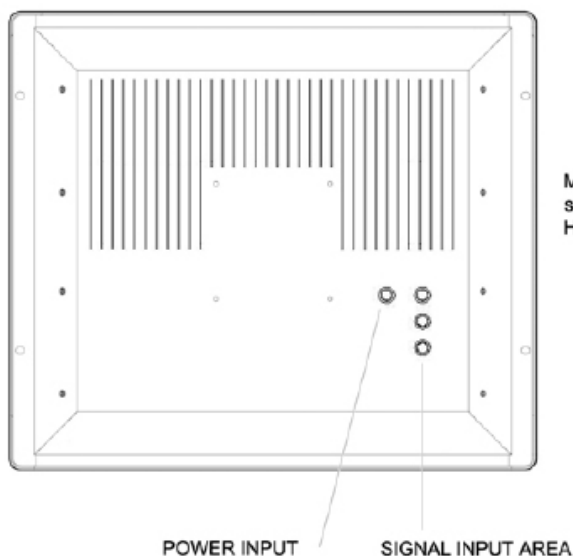

To aid installation, flexible mounting combinations include front rack-mount, VESA standard fixings at the rear and a separate mounting bracket for Control Desk or Overhead positioning. The Monitor is manufactured in full compliance with Mil-STD-461E, Mil-STD-810F and IEC 60945.

29LR153A35MP-M

Electrical Description		Mechanical Description	
TFT Characteristics:		Dimensions:	Monitor: 430(w) x 363(h) x 95(d) mm (approx) Weight: 12kg approx
Type:	15" a-Si AM TFT		
Max Resolution:	1024 x 768 pixels	Housing	Aluminium with toughened safety glass
Active Display Area:	304.1 x 228.1mm		
Response Time:	13ms		
Contrast Ratio:	450:1 typical	Environment	
Brightness:	250cd/m ² typical	Operating Temp:	0°C to +50°C
Viewing Angles (at CR>10):	130° / 110°	Storage Temp:	-20°C to 65°C
No. Colours:	16.7 million	Sealing:	IP65min
		Operating Humidity:	50% to 90% (non condensing)
Connector:	MIL type	Storage Humidity:	28% to 90% (non condensing)
Synchronisation Range:			
Horizontal scan:	15kHz (PAL) - 63.81kHz	Emission:	Mil-STD-461E
Vertical scan:	56 - 60Hz	Immunity:	Mil-STD-461E
		Safety:	EN 60950
		Shock:	Mil-STD-810F
		Vibration:	Mil-STD-810F
		Marine:	IEC 60945
Display Modes:	640 x 480 800 x 600 1024 x 768 (recommended mode)		
Controls:	Front panel		
Power Supply:	90-265V AC 50-60Hz		
Power Consumption:	50W (Max)	Part Numbers:	
		Model number:	29LR153A35MP--M
		DC Monitor:	29LR153D35MP-M
		AC Touchscreen (resistive):	29LR153AR35MP-M
		DC Touchscreen (resistive):	29LR153DR35MP-M
Due to a policy of continuous product development KME reserves the right to change specifications and descriptions without prior notification. All trademarks acknowledged.			

15" RACKMOUNT MILITARY MONITOR

29LR153A35MP-M

FRONT VIEW

SIDE VIEW

REAR VIEW

M4 Fixings on VESA standard (100mm) Hole centres.

* All dimensions are approximate in millimetres (Not to scale)