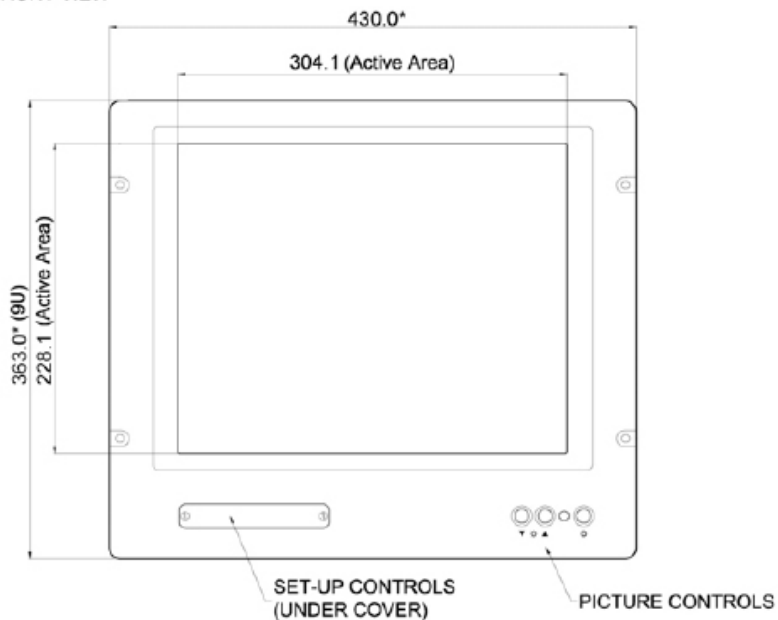

To aid installation, flexible mounting combinations include front rack-mount, VESA standard fixings at the rear and a separate mounting bracket for Control Desk or Overhead positioning. The Monitor is manufactured in full compliance with Mil-STD-461E, Mil-STD-810F and IEC 60945.

29LR153A35MP-M

Electrical Description		Mechanical Description	
TFT Characteristics:		Dimensions:	Monitor: 430(w) x 363(h) x 95(d) mm (approx) Weight: 12kg approx
Type:	15" a-Si AM TFT		
Max Resolution:	1024 x 768 pixels	Housing	Aluminium with toughened safety glass
Active Display Area:	304.1 x 228.1mm		
Response Time:	13ms		
Contrast Ratio:	450:1 typical	Environment	
Brightness:	250cd/m ² typical	Operating Temp:	0°C to +50°C
Viewing Angles (at CR>10):	130° / 110°	Storage Temp:	-20°C to 65°C
No. Colours:	16.7 million	Sealing:	IP65min
		Operating Humidity:	50% to 90% (non condensing)
Connector:	MIL type	Storage Humidity:	28% to 90% (non condensing)
Synchronisation Range:			
Horizontal scan:	15kHz (PAL) - 63.81kHz	Emission:	Mil-STD-461E
Vertical scan:	56 - 60Hz	Immunity:	Mil-STD-461E
		Safety:	EN 60950
		Shock:	Mil-STD-810F
		Vibration:	Mil-STD-810F
		Marine:	IEC 60945
Display Modes:	640 x 480 800 x 600 1024 x 768 (recommended mode)		
Controls:	Front panel		
Power Supply:	90-265V AC 50-60Hz		
Power Consumption:	50W (Max)	Part Numbers:	
		Model number:	29LR153A35MP--M
		DC Monitor:	29LR153D35MP-M
		AC Touchscreen (resistive):	29LR153AR35MP-M
		DC Touchscreen (resistive):	29LR153DR35MP-M
Due to a policy of continuous product development KME reserves the right to change specifications and descriptions without prior notification. All trademarks acknowledged.			

15" RACKMOUNT MILITARY MONITOR

29LR153A35MP-M

FRONT VIEW

SIDE VIEW

REAR VIEW

M4 Fixings on VESA standard (100mm) Hole centres.

* All dimensions are approximate in millimetres (Not to scale)