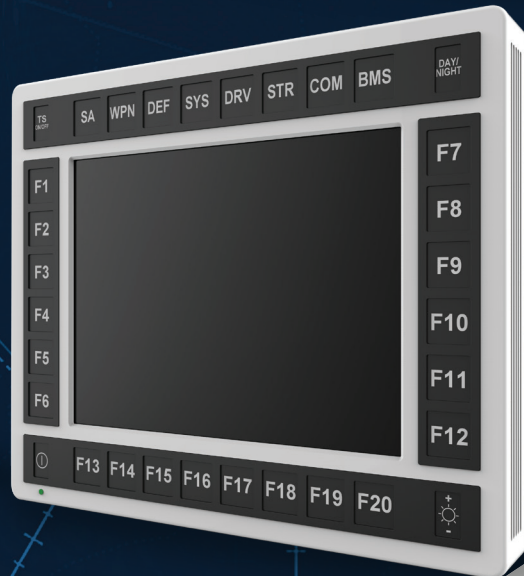

KME

ALTRONICS

RUGGED DISPLAYS FOR DEMANDING ENVIRONMENTS

GVA Displays Range

14.0" Rear and Front view

12.1" Rear and Front view

GVA Display Range

Sizes	10.4" / 12.1"	
Resolution	1024x768	
Brightness	>1000cd/m ²	
Power	28Vdc nominal	
Optical Stack	Resistive Touchscreen with Gorilla type glass / emc mesh / Optical Bonding	
Features	Low Latency Sunlight Readable Deep-Dimming	Blackout Mode Resistive Touch Screen (Option: with Gesture Touch)
Standards	Def-Stan 00-082 Def Stan 23-009 Def Stan 59-411 land class A	Def Stan 00-35 MIL-STD -461 / -810

GVA Display Future Options

Sizes	13.3" / 14.0" / 15.6" / 17.3" / 21.5"	
Resolution	FHD 1920x1080	
Brightness	>1000cd/m ²	
Power	28Vdc nominal	
Optical Stack	Resistive Touchscreen with Gorilla type glass / emc mesh / Optical Bonding	
Features	Low Latency Sunlight Readable Deep-Dimming Smart Display	Blackout Mode Resistive Touch Screen (Option: with Gesture Touch)
Standards	Def-Stan 00-082 Def Stan 23-009 Def Stan 59-411 land class A	Def Stan 00-35 MIL-STD -461 / -810